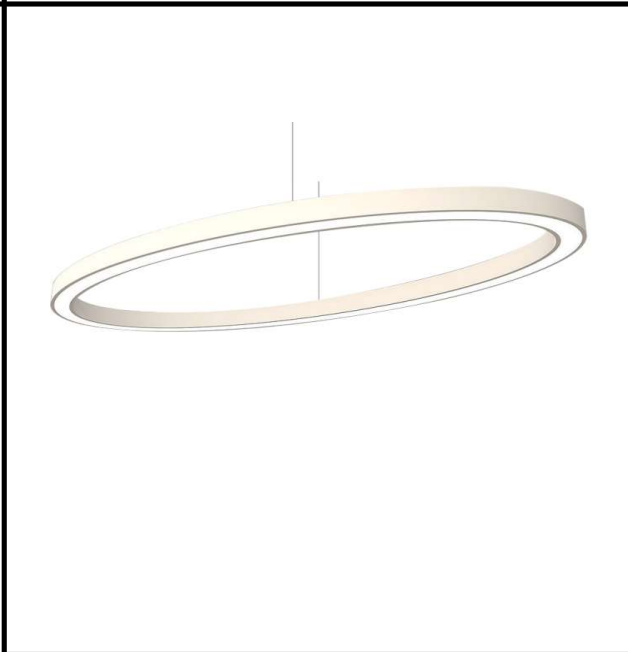

Sovitron Interior Pvt.Ltd.

Model Name	Jetta Ring Oval Pendant /DLARJOVDPD-35
Description	Architectural Light

Technical description	Image
-----------------------	-------

Dimension	Custom dimension H=60/90/95mm
Frame	Aluminium
Color Tempertaure	5700K
Power	35W
Total Luminous Flux	2800 lm
Efficacy	80 lm/W
IP rating	50
Color Rendering	≥80
Mounting	Pendant
Optics	White Opal Diffuser
Dimming	NON-Dimmable
Operating Voltage	220-240 VAC
Standard Lifetime	L70 minimum at 50,000 burning hours

Dimension diagram

HEIGHT-60/90/95

Custom dimension, coating and installation available upon request

Remarks:-

Address: Plot #7 Saroorpur-Nangla Industrial Area,Ballabgarh-Sohna Road,Faridabad-121005
Email: info@sovitron.com