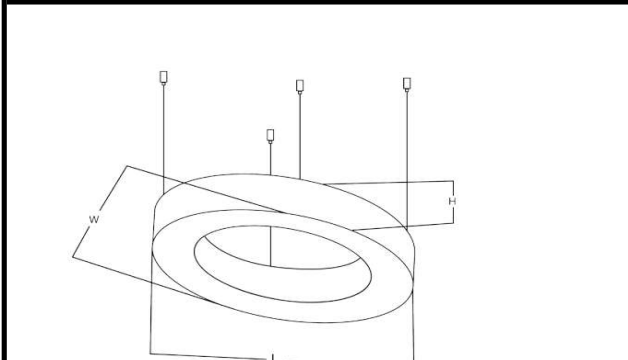

Sovitron Interior Pvt.Ltd.

Model Name	Jetta Ring Oval Pendant /DLARJOVDPD-35
Description	Architectural Light

Technical description	Image
-----------------------	-------

Dimension	Custom dimension H=60/90/95mm
Frame	Aluminium
Color Tempertaure	5700K
Power	35W
Total Luminous Flux	2800 lm
Efficacy	80 lm/W
IP rating	50
Color Rendering	≥80
Mounting	Pendant
Optics	White Opal Diffuser
Dimming	NON-Dimmable
Operating Voltage	220-240 VAC
Standard Lifetime	L70 minimum at 50,000 burning hours

Dimension diagram

HEIGHT-60/90/95

Custom dimension, coating and installation available upon request

Remarks:-

Address: Plot #7 Saroorpur-Nangla Industrial Area,Ballabgarh-Sohna Road,Faridabad-121005
Email: info@sovitron.com